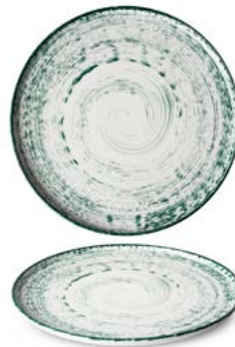

# Optima

hand painted  
Spin

*cobalt*  
X9083

*brown*  
X9084

*red*  
X9085

*green*  
X9086

*gray*  
X9087

available on these shapes:

OPT2129  
plate flat 29 cm

OPT2126  
plate flat 26 cm

OPT2120  
plate flat 20 cm

OPT1927  
pasta plate 27 cm

*Optima  
hand painted  
Eddy*

*cobalt*  
X9078

*brown*  
X9079

*red*  
X9080

*green*  
X9081

*gray*  
X9082

*available on these shapes:*

# Optima hand painted Picnic

available on these shapes:

OPT2129  
plate flat 29 cm

OPT2126  
plate flat 26 cm

OPT2120  
plate flat 20 cm

OPT1420  
bowl 20 cm

OPT1927  
pasta plate 27 cm

OPT1415  
bowl 15 cm